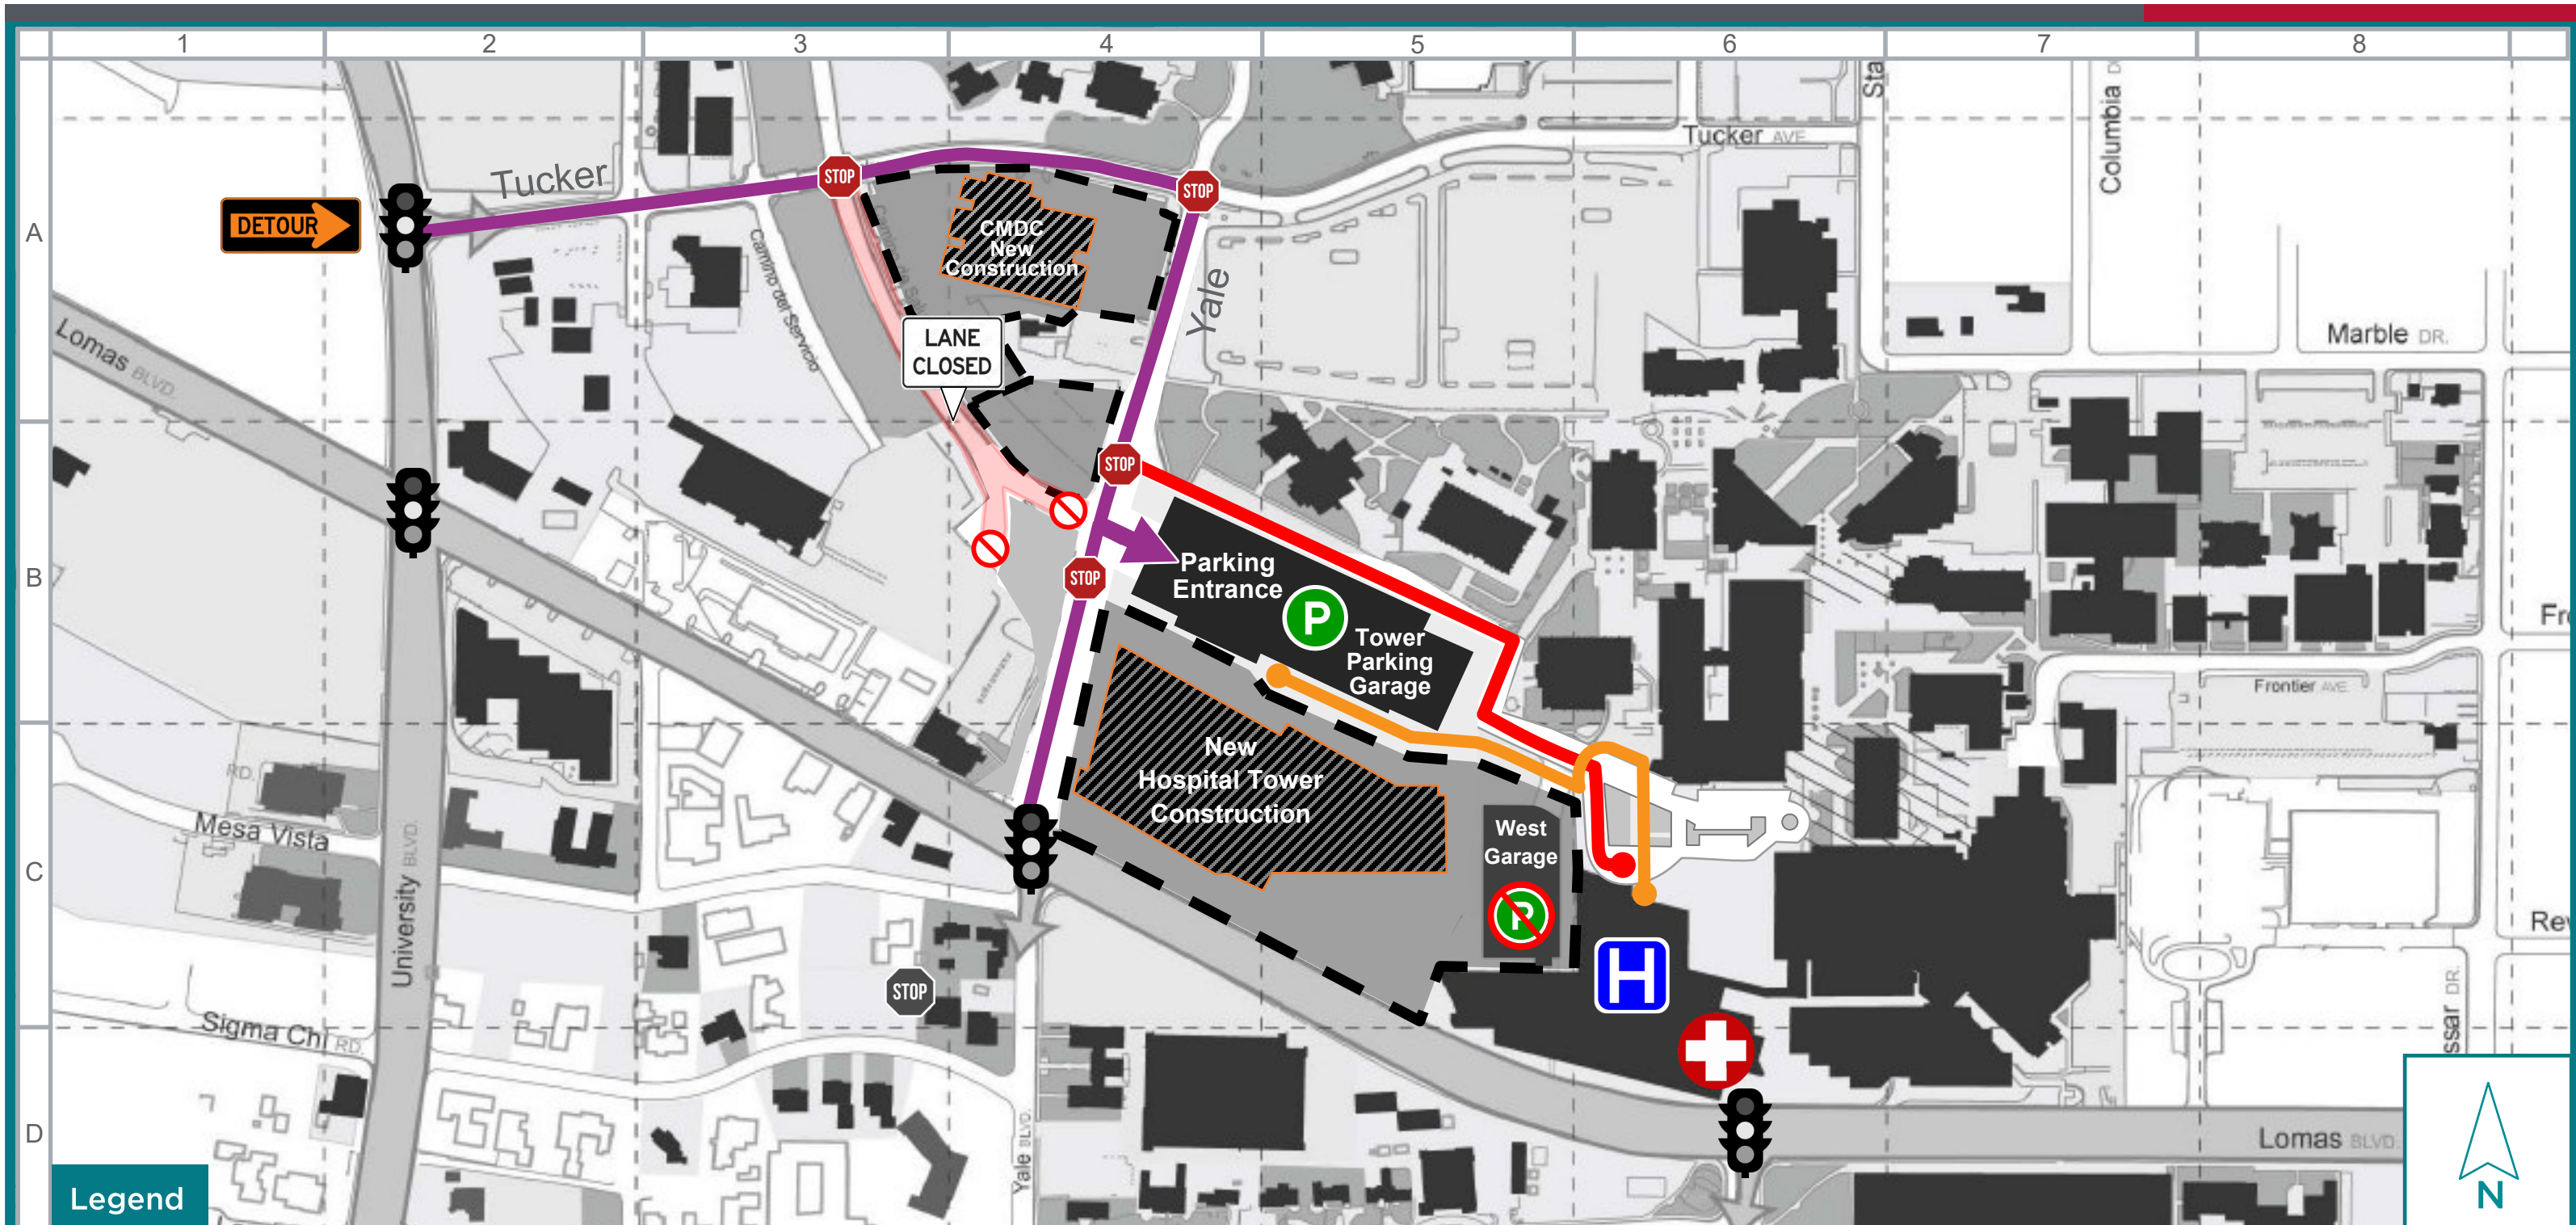

HOSPITAL

# UNMH New Tower Parking Garage Opening, West Garage Closure & Hospital Access

What: New Patient Parking - Hospital Access Route for Patient Pick Up / Drop Off

Where: Yale Blvd NE on UNM North Campus

When: June 27th @ 7am, the West Garage will close and the New Tower Parking Garage will open

Legend

Pedestrian Access to BBRP Entrance from NTG

Begin Tucker Detour Access Route

Road & Sidewalk Closures

New Patient Parking

UNMH BBRP Vehicular Access to Patient Drop Off and Pick Up

UNMH Patient Vehicular Entrance to Parking from Both Lomas & University Blvd. NE

Construction Boundary No Access

Hospital

Emergency Department